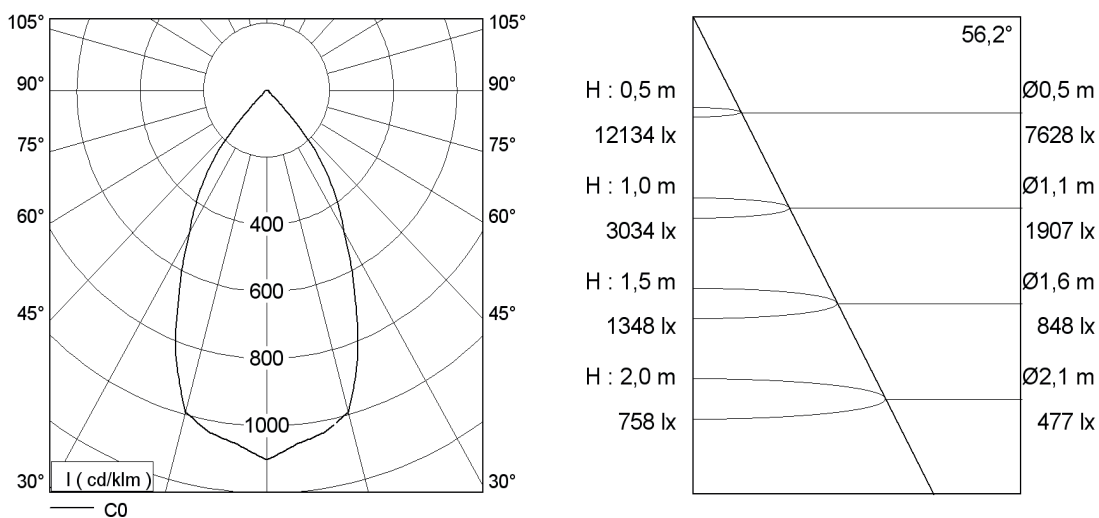

**Light distribution** (measured with Philips SLM Gen4 3000 lm/4000 K)

<b>LED</b>	Made in Germany	50.000h 5 Jahre	CE	220-240V 50/60 Hz	<b>PHILIPS</b> Kooperationspartner
------------	-----------------	--------------------	----	----------------------	---------------------------------------

## Technical Information

Electronics	Standard version ON / OFF
Electronics	dimnable DALI
Dimension	OD: 227mm / CC: 210mm / RD: 175mm
Ceiling thickness	1 - 20mm
Weight	approx. 1.9kg
Colour	Standard: white (RAL 9016), silver (RAL 9006), black (RAL 9005) All RAL colours available Surface fine structure
Reflector design	specular / matt Glare evaluation UGR < 19 (without safety glass)
Safety glass	clear or matt
Supply voltage	220-240V, 50/60 Hz
Protection type	IP20 or IP44 (with safety glass)
Protection class	I/II
Lighting Technology	LED Standard Optional LED for brilliant white and colours in fashion lighting Optional LED for bakery, vegetable and meat products
Supply unit	external LED driver
Cooling	passive
LED Lifetime	50.000 operating hours

**OD** = outer diameter / **CC** = ceiling cutout / **RD** = recessed depth

We reserve the right to change technical details and contents of this data sheet. We are not legally responsible for any unavoidable errors. Product images are examples and may differ from the original.