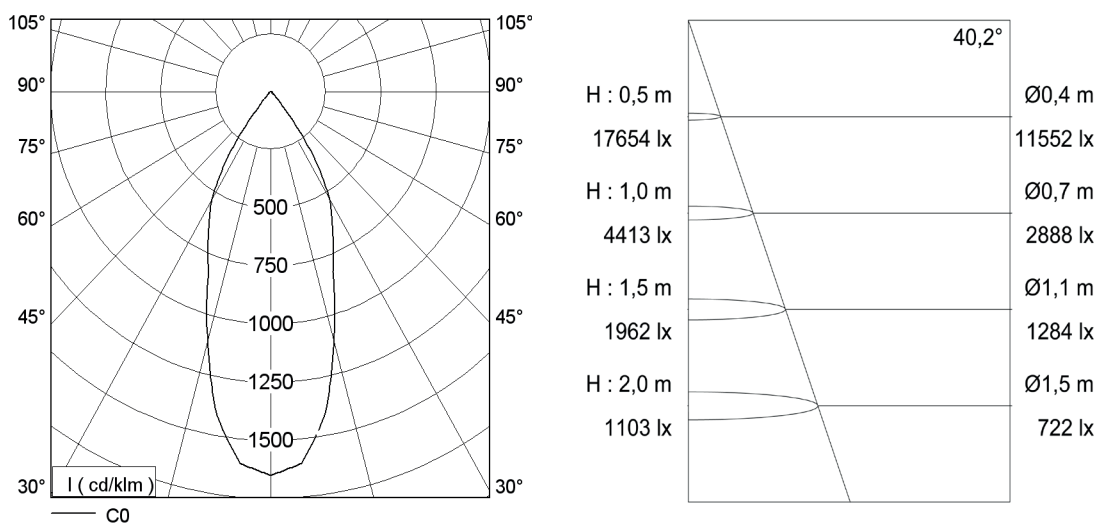

**Light distribution** (measured with Philips SLM Gen4 3000 lm/4000 K)

<b>LED</b>	Made in Germany	50.000h 5 Jahre	CE	220-240V 50/60 Hz	<b>PHILIPS</b> Kooperationspartner
------------	-----------------	--------------------	----	----------------------	---------------------------------------

## LED Data

Philips 1100lm / 830 A+  
Philips 1100lm / 840 A+  
Philips 1100lm / 930 A+  
Philips 2000lm / 830 A+  
Philips 2000lm / 840 A+  
Philips 2000lm / 930 A+  
Philips 3000lm / 830 A+  
Philips 3000lm / 840 A+  
Philips 3000lm / 930 A+  
Philips 4500lm / 830 A+  
Philips 4500lm / 840 A+  
Philips 4500lm / 930 A+

## Technical Information

Electronics	Standard version ON / OFF
Electronics	dimnable DALI
Dimension	OD: 156mm / CC: 140mm / RD: 155mm
Ceiling thickness	3 - 18mm
Weight	approx. 1.3kg
Colour	Standard: white (RAL 9016), silver (RAL 9006), black (RAL 9005) All RAL colours available Surface fine structure
Reflector design	specular / matt Glare evaluation UGR < 19 (without safety glass)
Safety glass	clear or matt
Supply voltage	220-240V, 50/60 Hz
Protection type	IP 20 or IP44 (with safety glass)
Protection class	I/II
Lighting Technology	LED Standard Optional LED for brilliant white and colours in fashion lighting Optional LED for bakery, vegetable and meat products
Supply unit	external LED driver
Cooling	passive
LED Lifetime	50.000 operating hours

**OD** = outer diameter / **CC** = ceiling cutout / **RD** = recessed depth

We reserve the right to change technical details and contents of this data sheet. We are not legally responsible for any unavoidable errors. Product images are examples and may differ from the original.