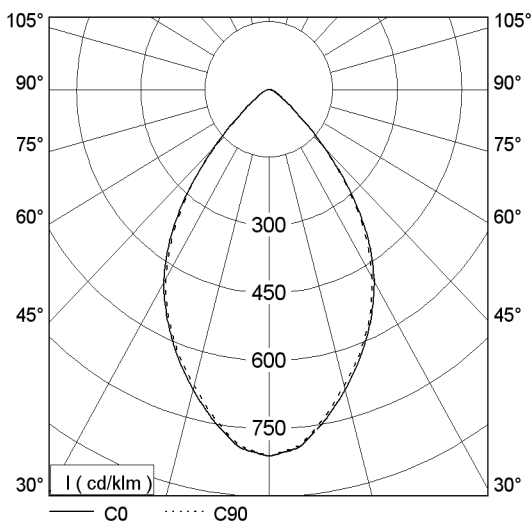

Light distribution (measured with Philips SLM Gen4 3000 lm/4000 K)

| | | | | | |
|------------|-----------------|--------------------|----|----------------------|---------------------------------------|
| LED | Made in Germany | 50.000h 5 Jahre | CE | 220-240V 50/60 Hz | PHILIPS Kooperationspartner |
|------------|-----------------|--------------------|----|----------------------|---------------------------------------|

LED Data

Philips 1100lm / 830 A+
Philips 1100lm / 840 A+
Philips 1100lm / 930 A+
Philips 2000lm / 830 A+
Philips 2000lm / 840 A+
Philips 2000lm / 930 A+
Philips 3000lm / 830 A+
Philips 3000lm / 840 A+
Philips 3000lm / 930 A+
Philips 4500lm / 830 A+
Philips 4500lm / 840 A+
Philips 4500lm / 930 A+

Technical Information

| | |
|---------------------|--|
| Electronics | (Standard version ON / OFF) |
| Electronics | (dimnable DALI) |
| Dimension | OD: 195x195mm / CC: 165x165mm / RD: 180mm |
| Ceiling thickness | 1 - 18mm |
| Weight | approx. 1.3kg |
| Colour | Standard: white (RAL 9016), silver (RAL 9006), black (RAL 9005) All RAL colours available Surface fine structure |
| Reflector design | matt |
| Supply voltage | 220-240V, 50/60 Hz |
| Protection type | IP20 |
| Protection class | I/II |
| Lighting Technology | LED Standard Optional LED for brilliant white and colours in fashion lighting Optional LED for bakery, vegetable and meat products |
| Supply unit | external LED driver |
| Cooling | passive |
| LED Lifetime | 50.000 operating hours |

OD = outer diameter / **CC** = ceiling cutout / **RD** = recessed depth

We reserve the right to change technical details and contents of this data sheet. We are not legally responsible for any unavoidable errors. Product images are examples and may differ from the original.