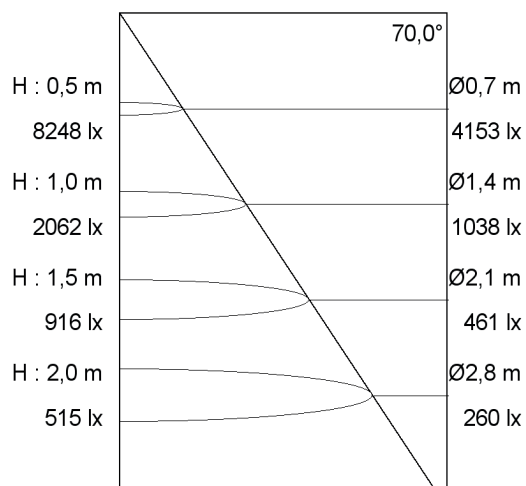

Light distribution (measured with Philips SLM Gen4 3000 lm/4000 K)

| | | | | | |
|------------|-----------------|--------------------|----|----------------------|---------------------------------------|
| LED | Made in Germany | 50.000h 5 Jahre | CE | 220-240V 50/60 Hz | PHILIPS Kooperationspartner |
|------------|-----------------|--------------------|----|----------------------|---------------------------------------|

LED Data

Philips 1100lm / 830 A+
Philips 1100lm / 840 A+
Philips 1100lm / 930 A+
Philips 2000lm / 830 A+
Philips 2000lm / 840 A+
Philips 2000lm / 930 A+
Philips 3000lm / 830 A+
Philips 3000lm / 840 A+
Philips 3000lm / 930 A+
Philips 4500lm / 830 A+
Philips 4500lm / 840 A+
Philips 4500lm / 930 A+

Technical Information

| | |
|---------------------|--|
| Electronics | (Standard version ON / OFF) |
| Electronics | (dimnable DALI) |
| Dimension | OD: 195x195mm / CC: 165x165mm / RD: 180mm |
| Ceiling thickness | 1 - 18mm |
| Weight | approx. 1.3kg |
| Colour | Standard: white (RAL 9016), silver (RAL 9006), black (RAL 9005) All RAL colours available Surface fine structure |
| Reflector design | matt |
| Supply voltage | 220-240V, 50/60 Hz |
| Protection type | IP20 |
| Protection class | I/II |
| Lighting Technology | LED Standard Optional LED for brilliant white and colours in fashion lighting Optional LED for bakery, vegetable and meat products |
| Supply unit | external LED driver |
| Cooling | passive |
| LED Lifetime | 50.000 operating hours |

OD = outer diameter / **CC** = ceiling cutout / **RD** = recessed depth

We reserve the right to change technical details and contents of this data sheet. We are not legally responsible for any unavoidable errors. Product images are examples and may differ from the original.