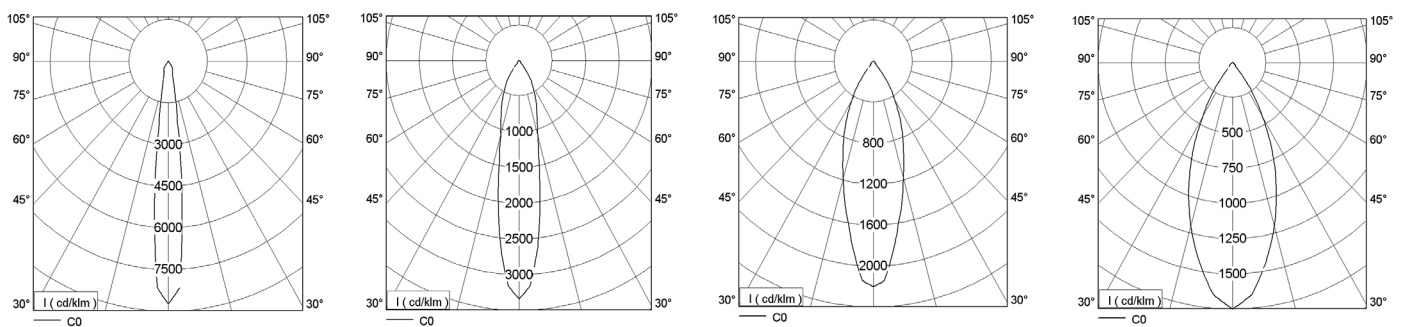

**Light distribution** (measured with Philips SLM Gen4 3000 lm/4000 K)

13,4°		21,4°		32,8°		43,2°	
H : 0,5 m	Ø0,1 m	H : 0,5 m	Ø0,2 m	H : 0,5 m	Ø0,3 m	H : 0,5 m	Ø0,4 m
97746 lx	71375 lx	34020 lx	23718 lx	22735 lx	14518 lx	18189 lx	11379 lx
H : 1,0 m	Ø0,2 m	H : 1,0 m	Ø0,4 m	H : 1,0 m	Ø0,6 m	H : 1,0 m	Ø0,8 m
24436 lx	1784 lx	8505 lx	5929 lx	5684 lx	3629 lx	4547 lx	2845 lx
H : 1,5 m	Ø0,4 m	H : 1,5 m	Ø0,6 m	H : 1,5 m	Ø0,9 m	H : 1,5 m	Ø1,2 m
10861 lx	7931 lx	3780 lx	2635 lx	2526 lx	1613 lx	2021 lx	1264 lx
H : 2,0 m	Ø0,5 m	H : 2,0 m	Ø0,8 m	H : 2,0 m	Ø1,2 m	H : 2,0 m	Ø1,6 m
6109 lx	4461 lx	2126 lx	1482 lx	1421 lx	907 lx	1137 lx	711 lx

## Technical Information

Electronics	Standard version ON / OFF
Electronics	dimnable DALI
Dimension	OD: 540x200mm / CC: 530x190mm / RD: 160mm
Ceiling thickness	1 - 20mm
Weight	approx. 5.8kg
	Colour Standard: white (RAL 9016), silver (RAL 9006), black (RAL 9005)
	All colours available
	Surface fine structure
Reflector design	Inter-changeable bayonet type reflectors
Safety glass	clear or matt
Supply voltage	220-240V, 50/60 Hz
Protection type	IP20
Protection class	I/II
Light Technology	LED Standard
	Optional LED for brilliant white and colours in fashion lighting
	Optional LED for bakery, vegetable and meat products
Supply unit	external LED driver
Cooling	passive
LED Lifetime	50.000 operating hours