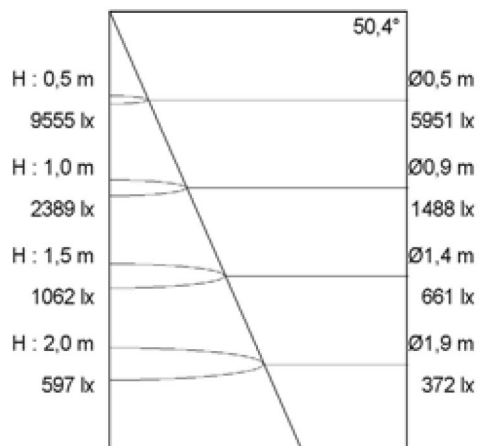

Light distribution (basis for the light distribution is 3500 lm / 3000 K)