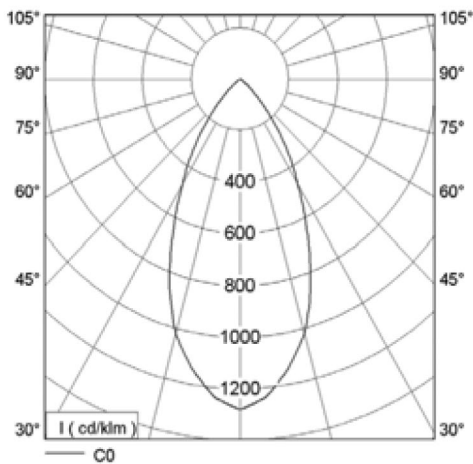

Light distribution (basis for the light distribution is 3500 lm / 3000 K)