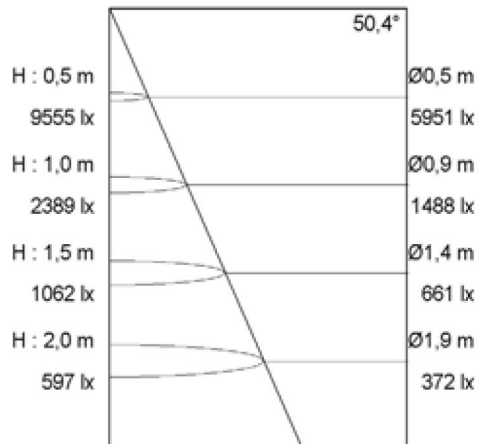

Light distribution (basis for the light distribution is 3500 lm / 3000 K)