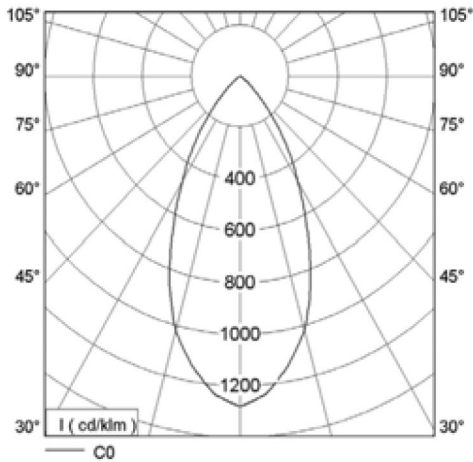

Light distribution (basis for the light distribution is 3500 lm / 3000 K)