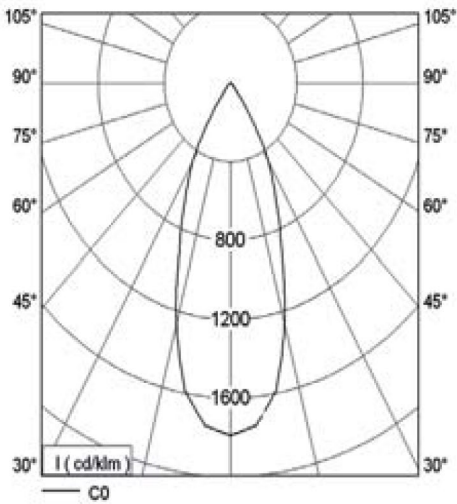

Light distribution (basis for the light distribution is 2500 lm / 3000 K)