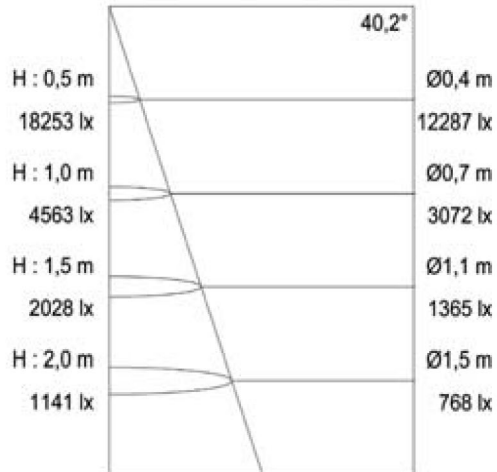

Light distribution (basis for the light distribution is 2500 lm / 3000 K)