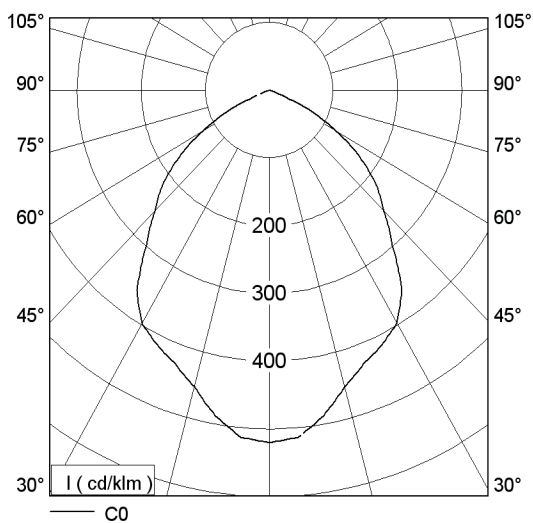

Light distribution (measured with Philips SLM Gen4 3000 lm/4000 K)

Height (H)	Beam Diameter (Ø)	Illuminance (lx)
H : 0,5 m	Ø1,0 m	5997 lx
H : 1,0 m	Ø2,0 m	1499 lx
H : 1,5 m	Ø2,9 m	666 lx
H : 2,0 m	Ø3,9 m	375 lx

Technical Information

Electronics	Standard version ON / OFF
Electronics	dimnable DALI
Dimension	OD: 194mm / CC: 175mm / RD: 120mm
Ceiling thickness	3 - 18mm
Weight	approx. 1.4kg
Colour	Standard: white (RAL 9016), silver (RAL 9006), black (RAL 9005) All RAL colours available Surface fine structure
Reflector design	specular faceted
Safety glass	clear or matt
Supply voltage	220-240V, 50/60 Hz
Protection type	IP44
Protection class	I/II
Lighting Technology	LED Standard Optional LED for brilliant white and colours in fashion lighting Optional LED for bakery, vegetable and meat products
Supply unit	external LED driver
Cooling	passive
LED Lifetime	50.000 operating hours